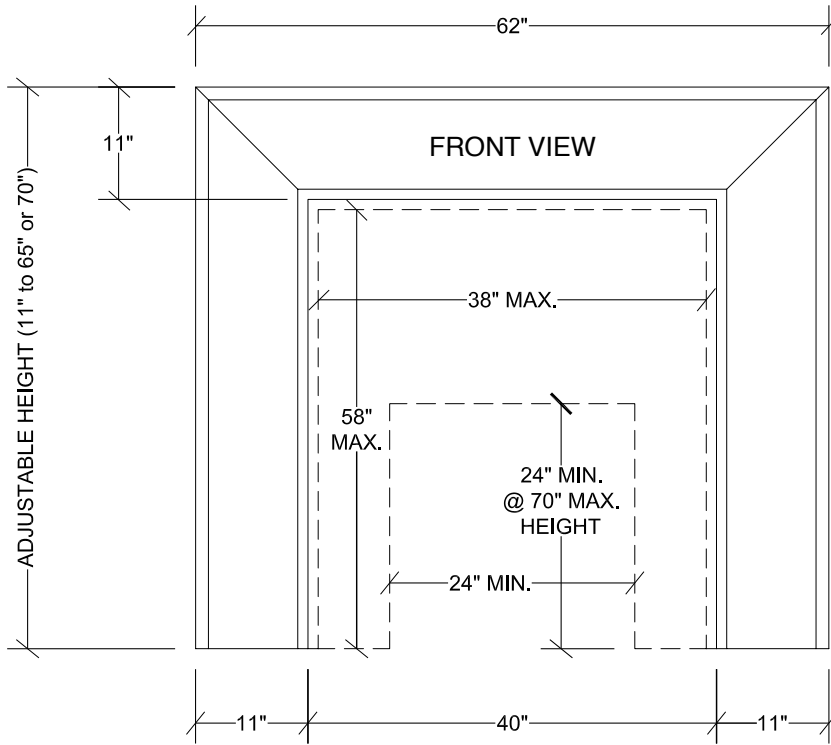

Tuscany

TOP VIEW

SIDE VIEW

all measurements are approximate

Stone Castings

Offers an exciting selection of fireplace mantels cast in natural limestone and protected by a clear sealant. These solid sculptures have the look and the feel of beautiful hand-carved stone.