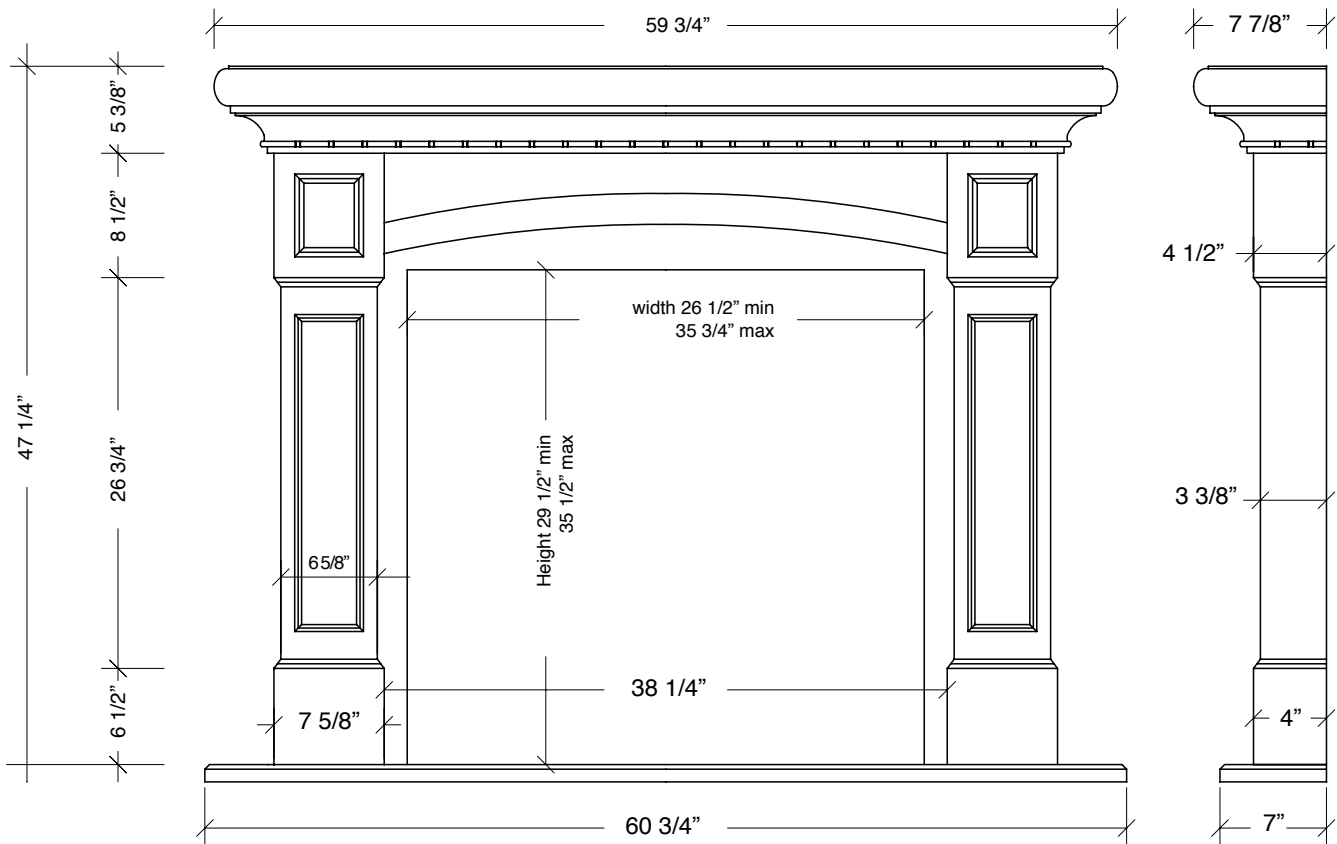

Adriatic

FIREPLACE SURROUND

sizzle creative group

One piece cast with the availability of a customized surround and hearth

STONE CASTINGS
NATURAL LIMESTONE FIREPLACES

Adriatic

all measurements are approximate