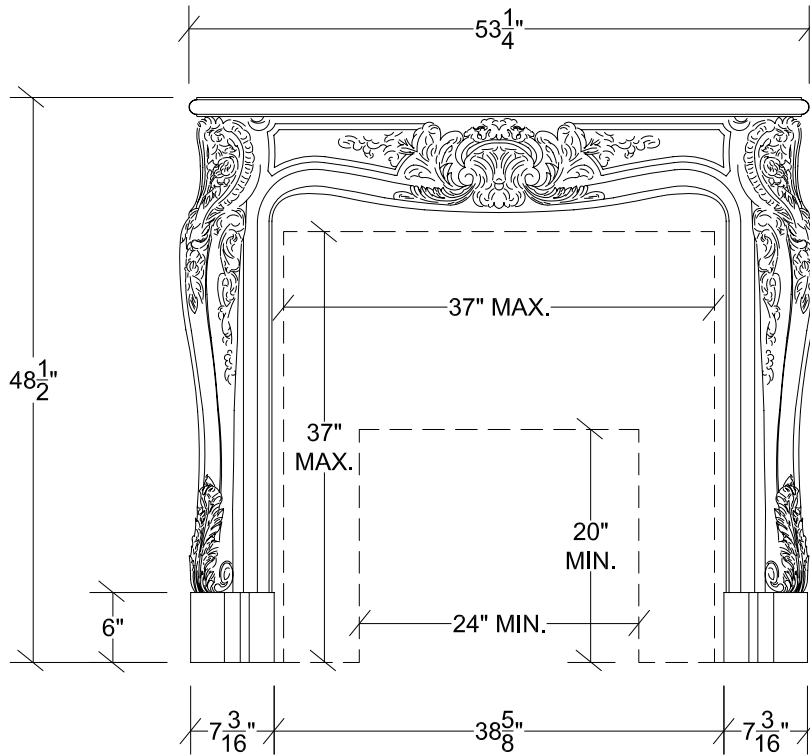

Amalfi

TOP VIEW

SIDE VIEW

all measurements are approximate

Stone Castings

Offers an exciting selection of fireplace mantels cast in natural limestone and protected by a clear sealant. These solid sculptures have the look and the feel of beautiful hand-carved stone.