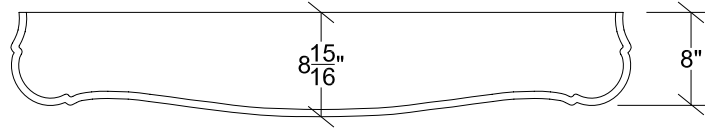

Amalfi

TOP VIEW

all measurements are approximate

Stone Castings

Offers an exciting selection of fireplace mantels cast in natural limestone and protected by a clear sealant. These solid sculptures have the look and the feel of beautiful hand-carved stone.

Amalfi

Ready to install, finished limestone, transports in single pieces with availability of standard or custom separate hearth.

Canamould

Has been manufacturing quality products for the construction industry for over a decade.

Another quality product by
CANAMOULD
EXTRUSIONS INC.