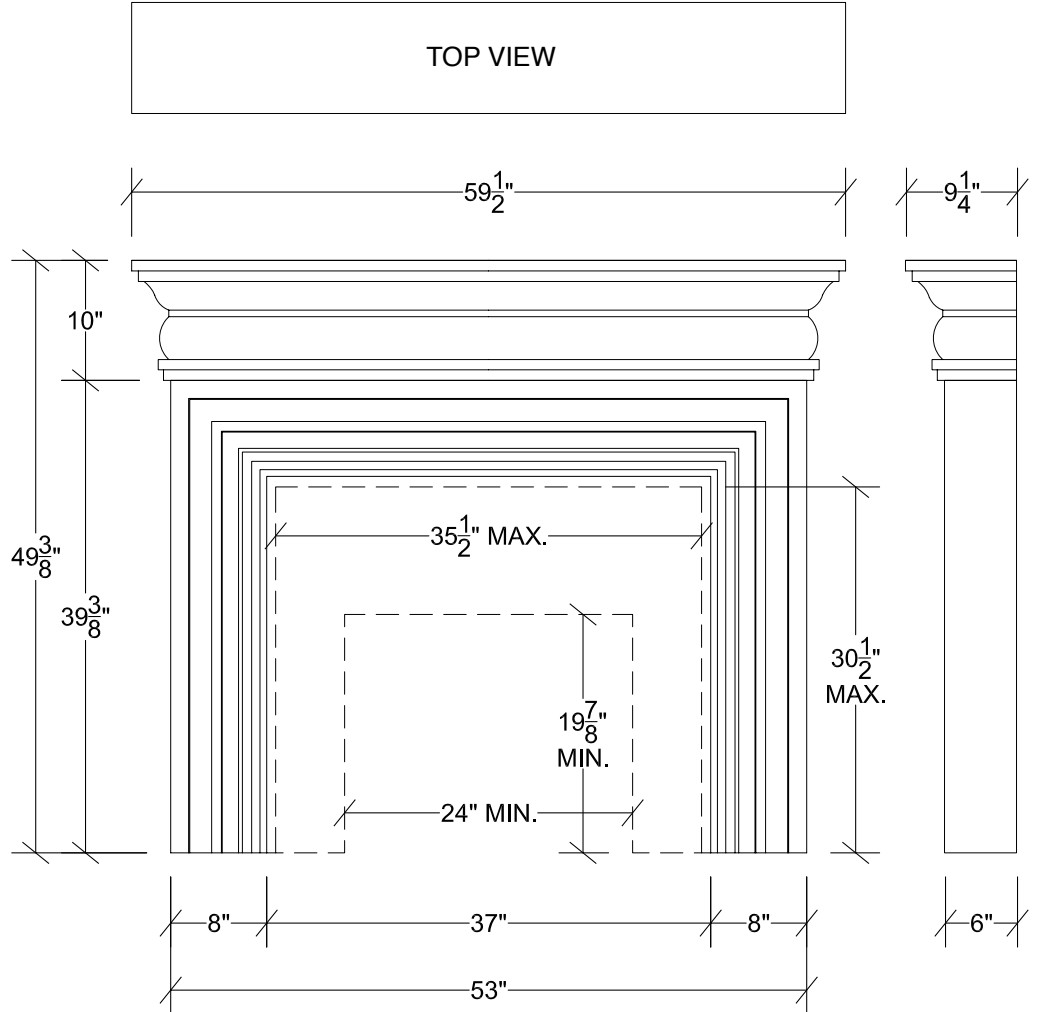

Cortina

Stone Castings

Offers an exciting selection of fireplace mantels cast in natural limestone and protected by a clear sealant. These solid sculptures have the look and the feel of beautiful hand-carved stone.

Cortina

Ready to install, finished limestone, transports in single pieces with availability of standard or custom separate hearth.

Canamould

Has been manufacturing quality products for the construction industry for over a decade.

Another quality product by
CANAMOULD
EXTRUSIONS INC.