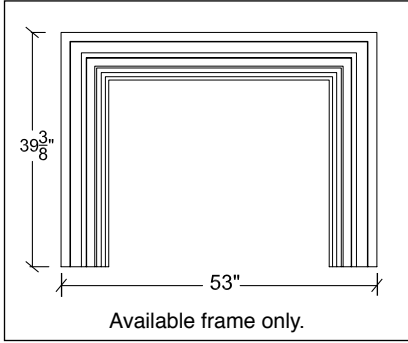

Cortina

Stone Castings

Offers an exciting selection of fireplace mantels cast in natural limestone and protected by a clear sealant. These solid sculptures have the look and the feel of beautiful hand-carved stone.

Cortina

Ready to install, finished limestone, transports in single pieces with availability of standard or custom separate hearth.

Canamould

Has been manufacturing quality products for the construction industry for over a decade.

Another quality product by
CANAMOULD
EXTRUSIONS INC.