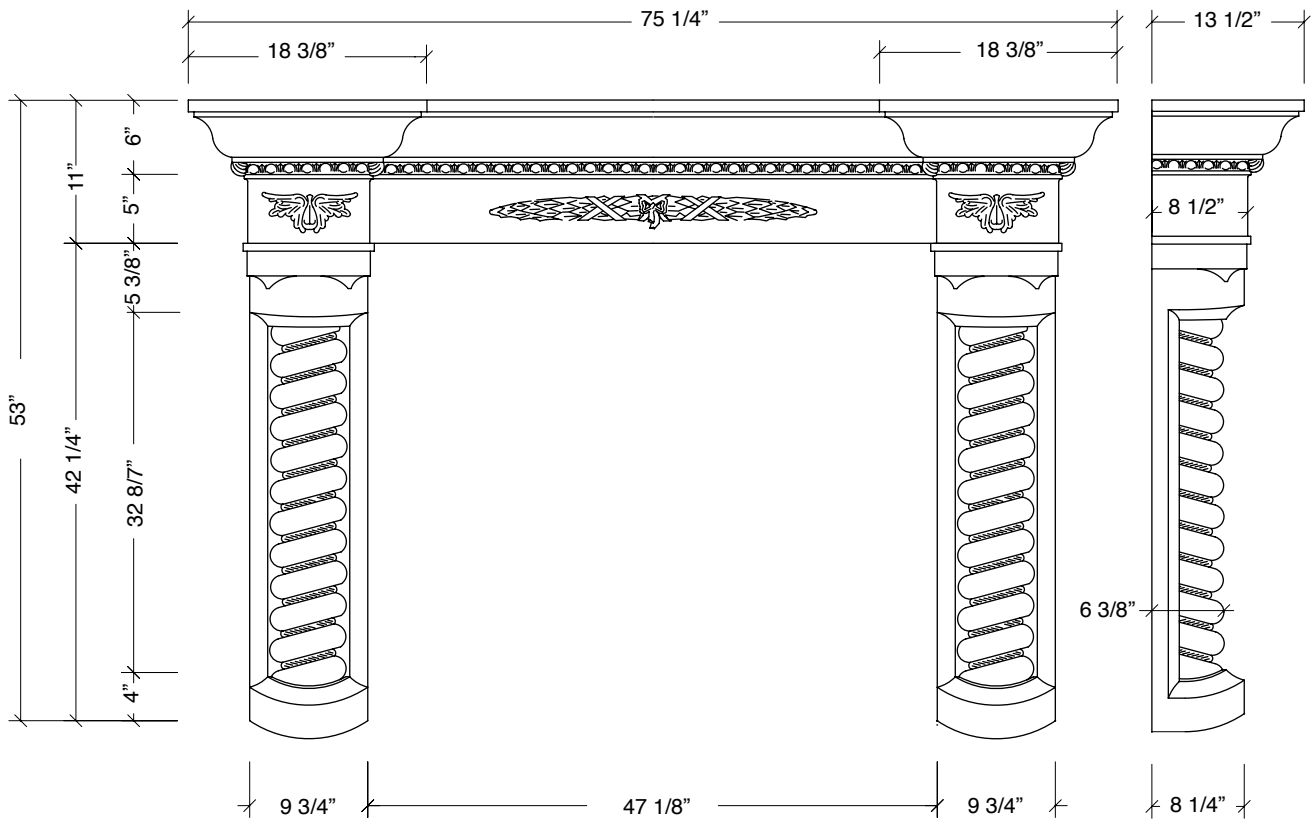

Majestic

M A N T E L

sizzle creative group

Aspis legs

STONE CASTINGS
NATURAL LIMESTONE FIREPLACES

Majestic mantel shown with Aspis legs.
Other legs also available.

Majestic Aspis legs

all measurements are approximate