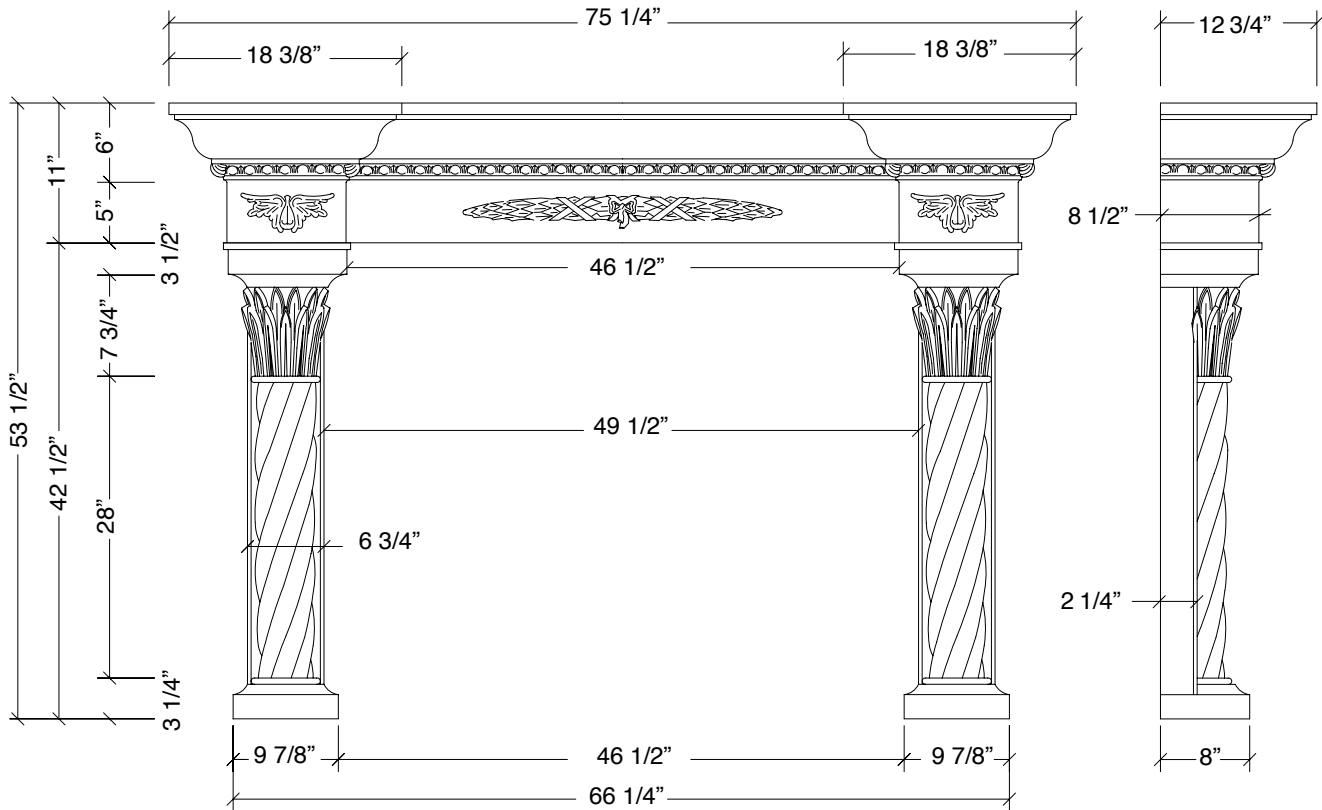

Majestic

MANTEL

sizzle creative group

Hawser legs

STONE CASTINGS
NATURAL LIMESTONE FIREPLACES

Majestic mantel shown with Hawser legs.
Other legs also available.

Majestic Hawser legs

all measurements are approximate