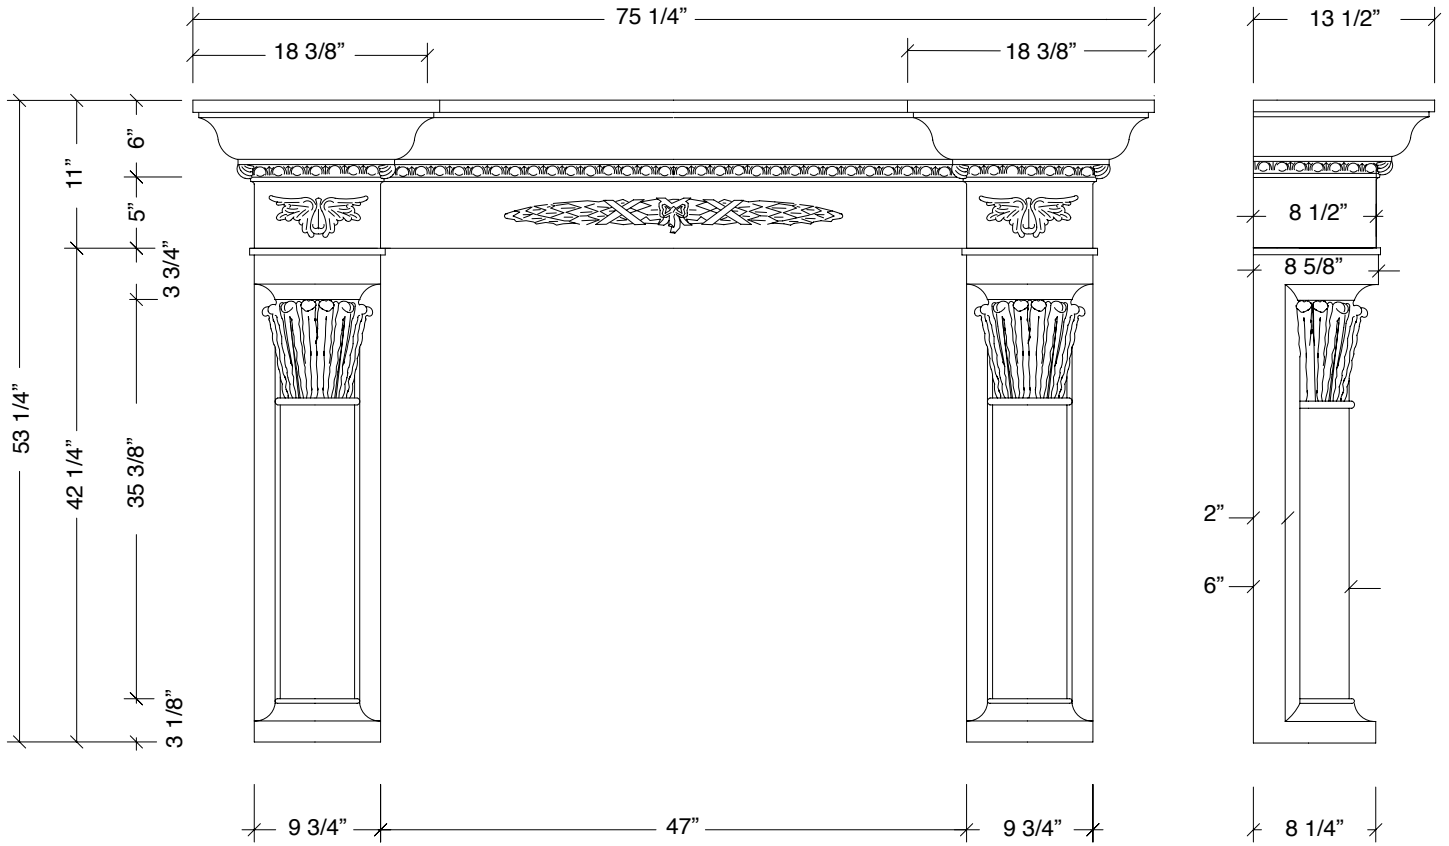

Majestic Egyptian legs

all measurements are approximate

Stone Castings

Offers an exciting selection of fireplace mantels cast in natural limestone and protected by a clear sealant. These solid sculptures have the look and the feel of beautiful hand-carved stone.

The Majestic mantel with Egyptian legs

Ready to install, finished limestone, transports in single pieces. A variety of surrounds and hearths available.

Canamould

Has been manufacturing quality products for the construction industry for over a decade.

Another quality product by

CANAMOULD