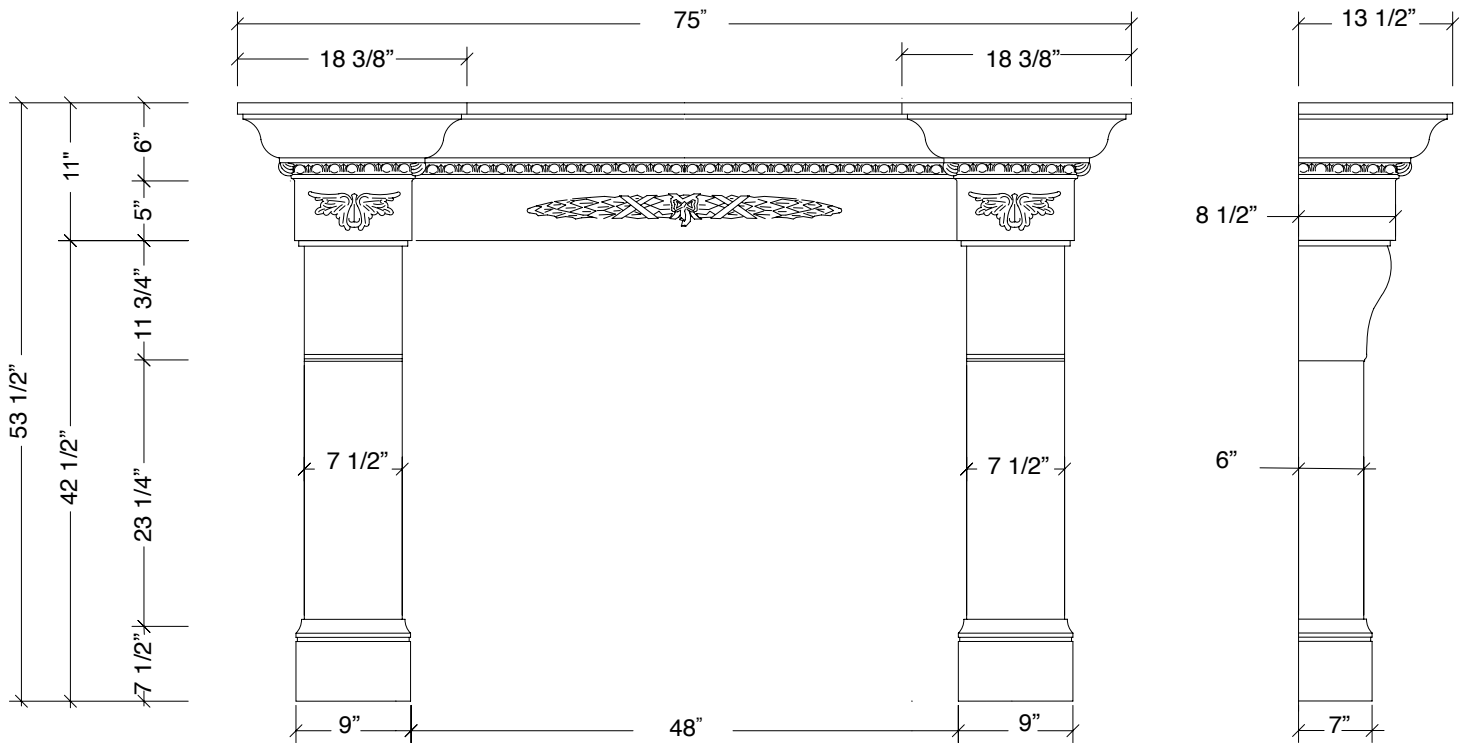

Another quality product by

CANAMOULD

Majestic

MANTEL

Senator legs

Majestic Senator legs

all measurements are approximate

Stone Castings