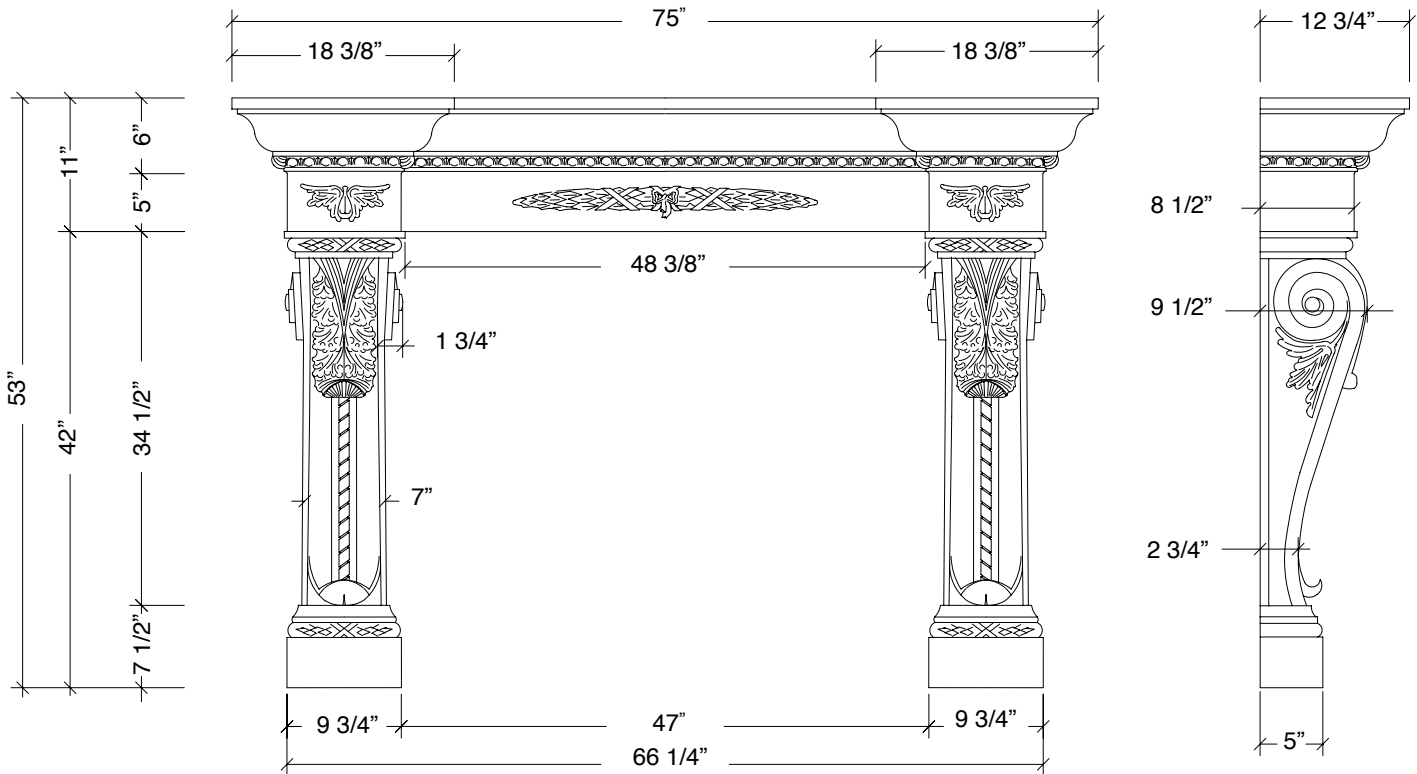

Majestic

Majestic legs

all measurements are approximate

Stone Castings

Offers an exciting selection of fireplace mantels cast in natural limestone and protected by a clear sealant. These solid sculptures have the look and the feel of beautiful hand-carved stone.

The Majestic mantel with Majestic legs

Ready to install, finished limestone, transports in single pieces. A variety of surrounds and hearths available.

Canamould

Has been manufacturing quality products for the construction industry for over a decade.

Another quality product by

CANAMOULD