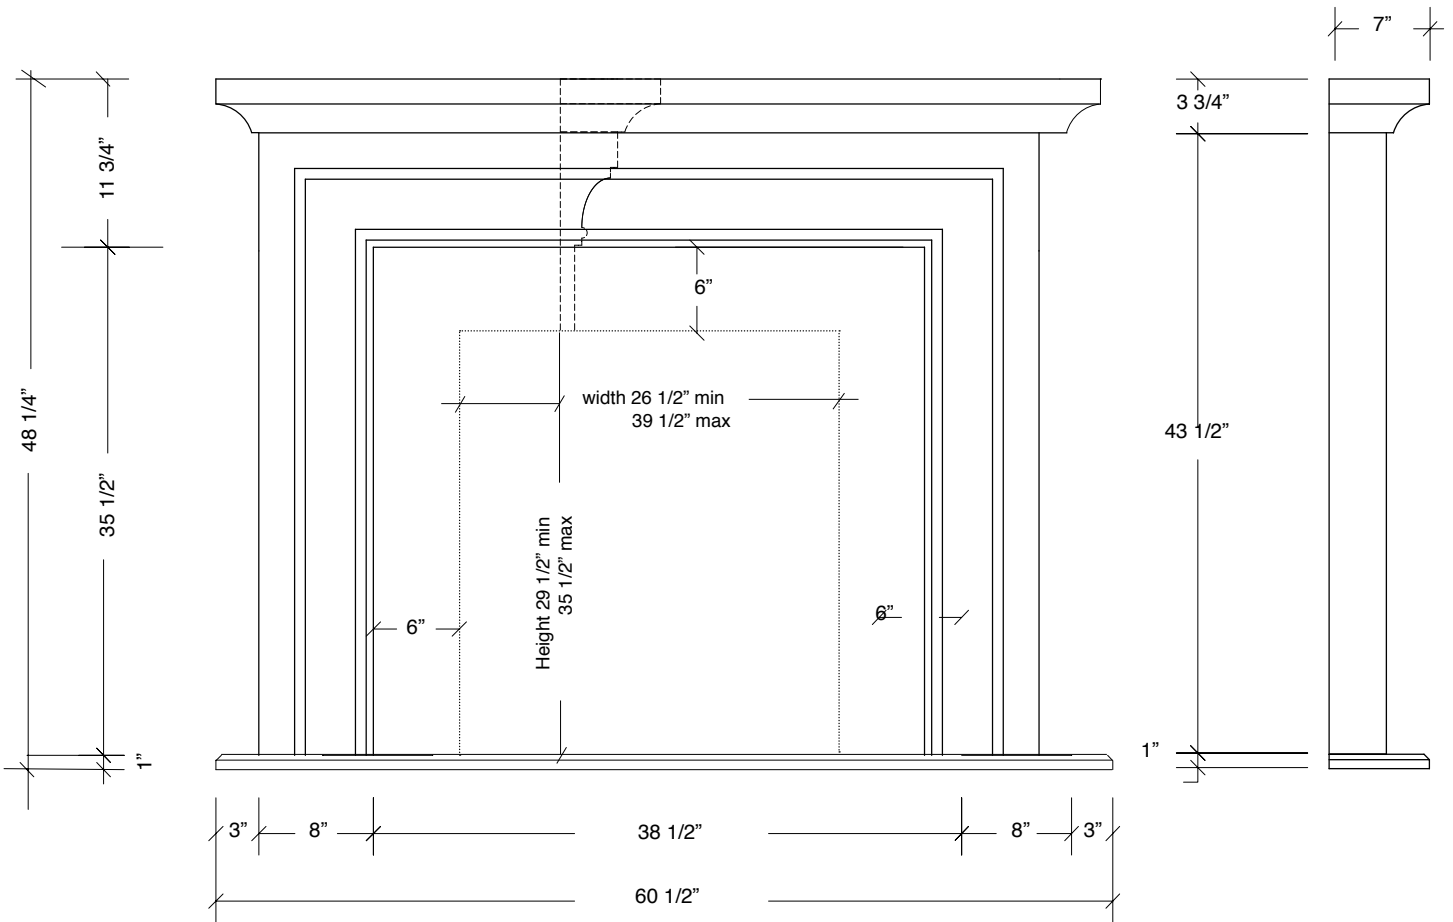

Mediterranean

F I R E P L A C E S U R R O U N D

One piece cast with the availability of a customized surround and hearth

**STONE CASTINGS**
NATURAL LIMESTONE FIREPLACES

Mediterranean

all measurements are approximate