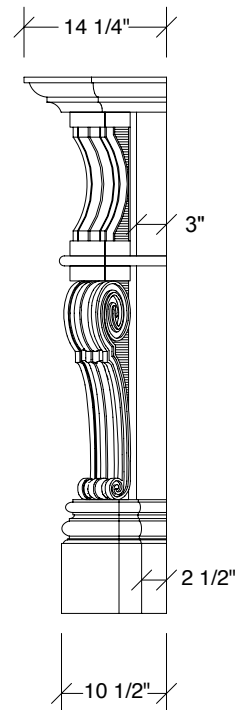

Ornamental

TOP VIEW

FRONT VIEW

SIDE VIEW

all measurements are approximate

STONE CASTINGS
NATURAL LIMESTONE FIREPLACES

Also available:
Mini Ornamental. The width changes to 64 1/4".
All other measurements remain the same.