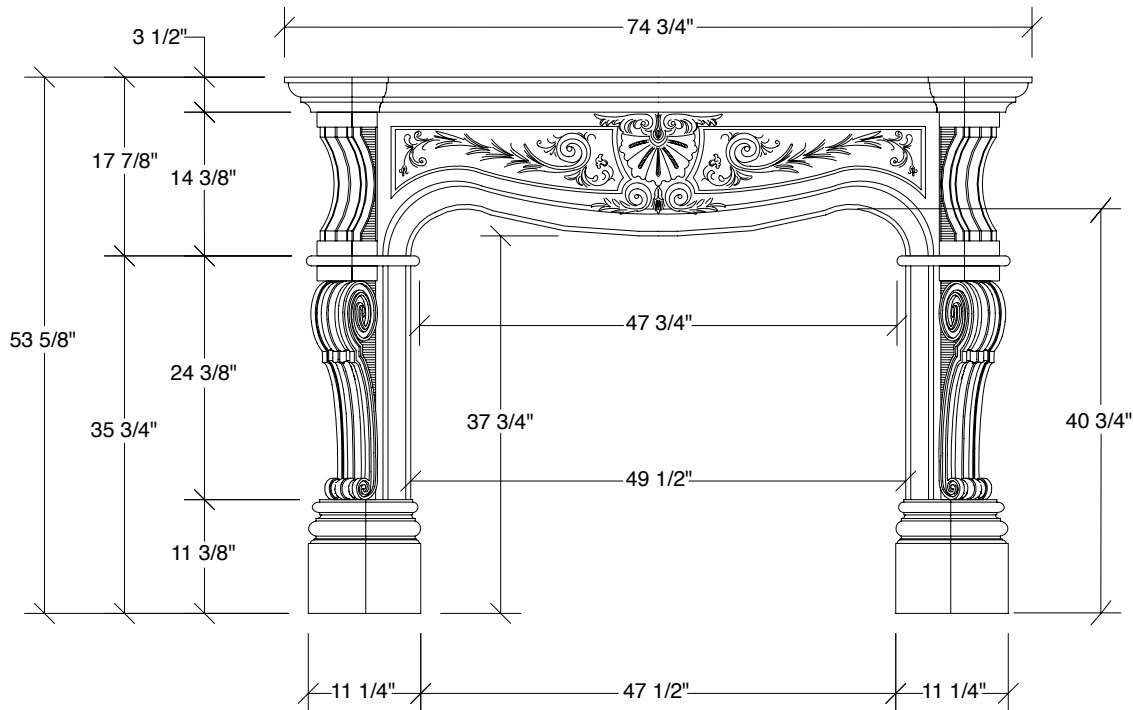

Ornamental

TOP VIEW

FRONT VIEW

SIDE VIEW

all measurements are approximate

STONE CASTINGS
NATURAL LIMESTONE FIREPLACES

Also available:
Mini Ornamental. The width changes to 64 1/4".
All other measurements remain the same.