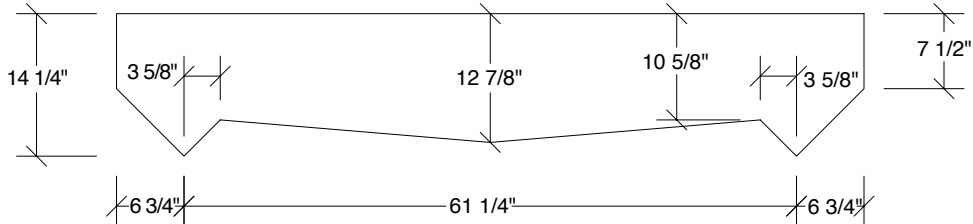

Ornamental

TOP VIEW

FRONT VIEW

SIDE VIEW

all measurements are approximate

STONE CASTINGS
NATURAL LIMESTONE FIREPLACES

Also available:
Mini Ornamental. The width changes to 64 1/4".
All other measurements remain the same.