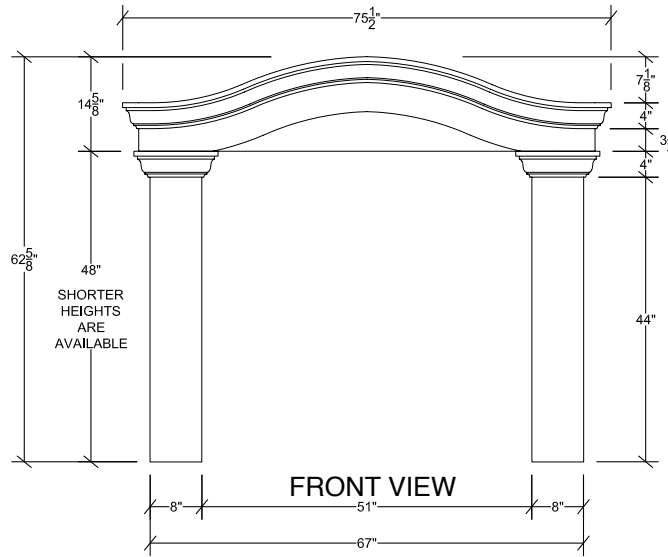

ARCHED TOP

OVERHEAD MANTEL SPECS

all measurements are approximate

TILE INSERT SPECS

PANEL INSERT SPECS

SIDE VIEW

Stone Castings

Offers an exciting selection of fireplace mantels cast in natural limestone and protected by a clear sealant. These solid sculptures have the look and the feel of beautiful hand-carved stone.