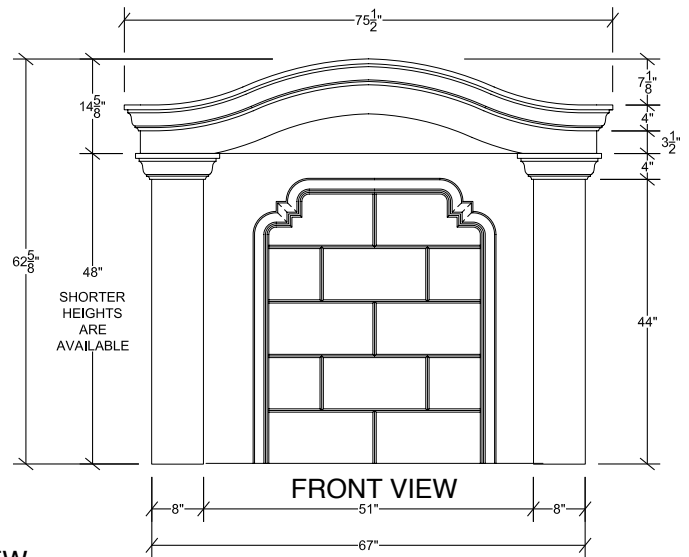

ARCHED TOP

OVERHEAD MANTEL SPECS

all measurements are approximate

TILE INSERT SPECS

PANEL INSERT SPECS

SIDE VIEW

Stone Castings

Offers an exciting selection of fireplace mantels cast in natural limestone and protected by a clear sealant. These solid sculptures have the look and the feel of beautiful hand-carved stone.