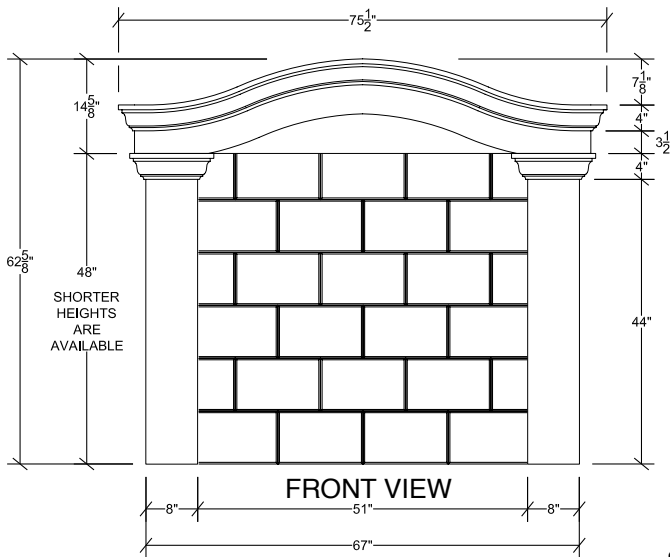

ARCHED TOP

OVERHEAD MANTEL SPECS

all measurements are approximate

TILE INSERT SPECS

PANEL INSERT SPECS

SIDE VIEW

Stone Castings

Offers an exciting selection of fireplace mantels cast in natural limestone and protected by a clear sealant. These solid sculptures have the look and the feel of beautiful hand-carved stone.