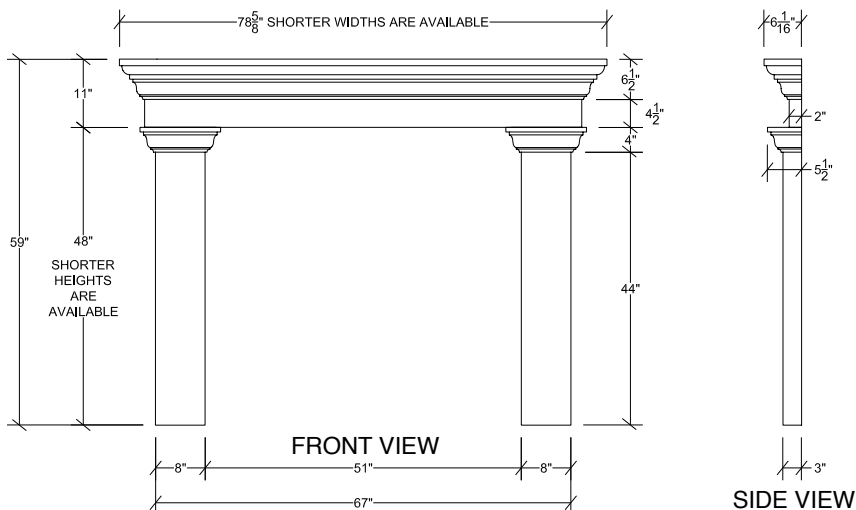

Overhead Mantels

S T R A I G H T T O P

Overhead Mantel
shown with tile insert
over Baltic Mantel

Overhead Mantel
shown with panel insert

Overhead Mantel (no insert)
*accessories shown not included

Overhead Mantels

STRAIGHT TOP

OVERHEAD MANTEL
SPECS

All measurements are approximate

PANEL INSERT
SPECS

TILE INSERT
SPECS

Stone Castings

Offers an exciting selection of fireplace mantels cast in natural limestone and protected by a clear sealant. These solid sculptures have the look and the feel of beautiful hand-carved stone.