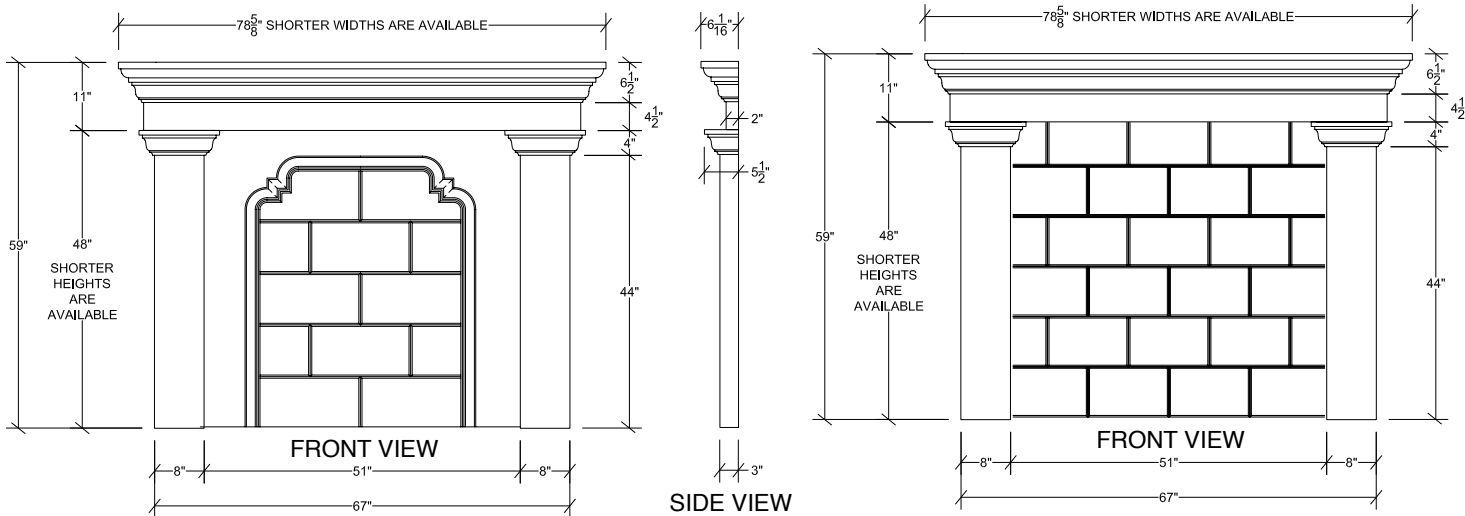

STRAIGHT TOP

OVERHEAD MANTEL
SPECS

All measurements are approximate

PANEL INSERT
SPECS

TILE INSERT
SPECS

Stone Castings

Offers an exciting selection of fireplace mantels cast in natural limestone and protected by a clear sealant. These solid sculptures have the look and the feel of beautiful hand-carved stone.