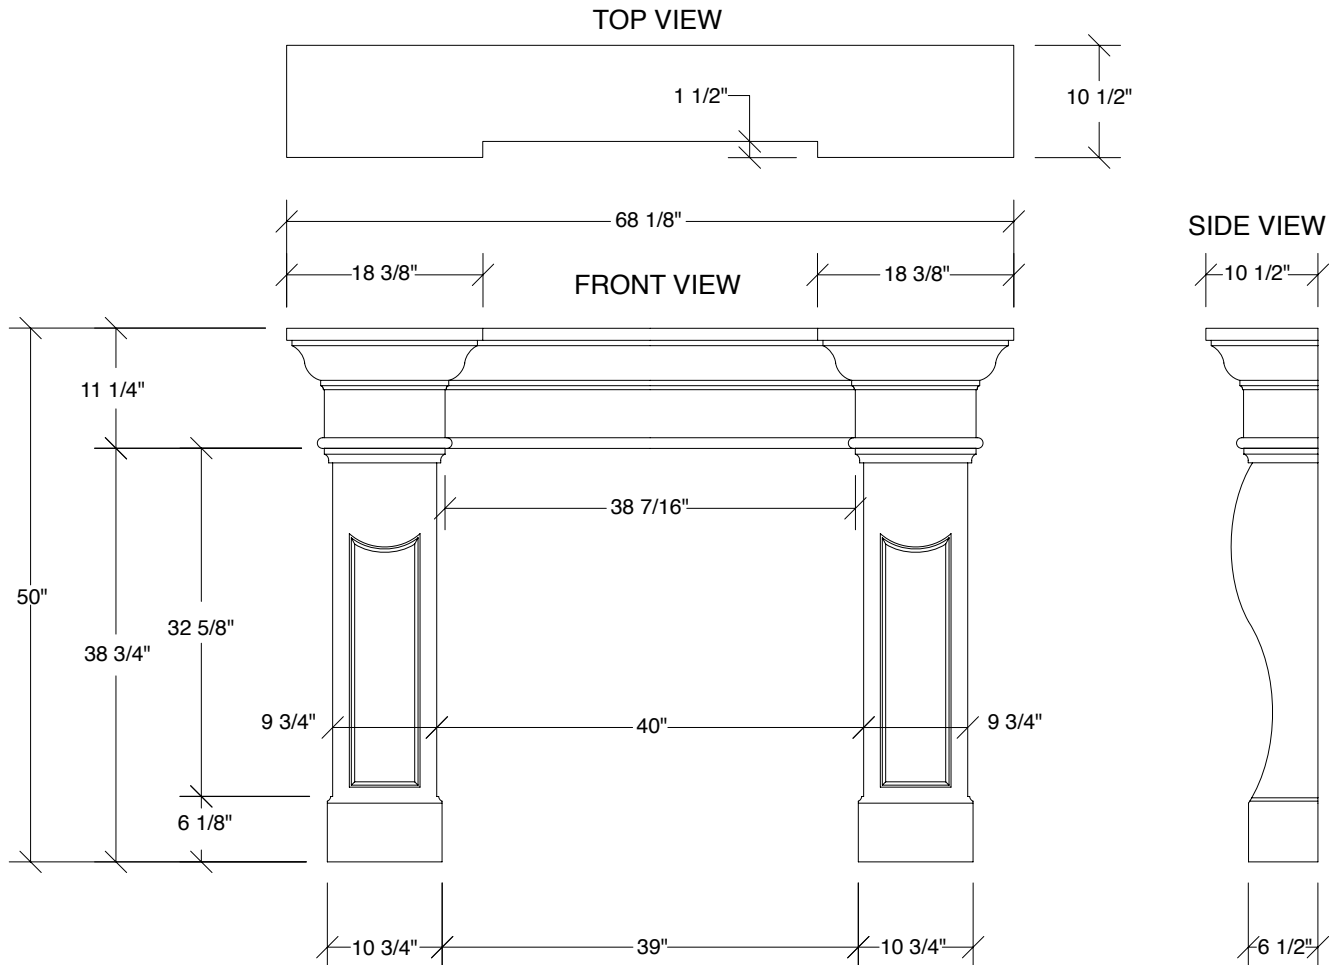

Renaissance

Baroque Legs

all measurements are approximate

Stone Castings

Offers an exciting selection of fireplace mantels cast in natural limestone and protected by a clear sealant. These solid sculptures have the look and the feel of beautiful hand-carved stone.

The Renaissance mantel with Baroque legs

Ready to install, finished limestone, transports in three single pieces. A variety of surrounds and hearths available.

Canamould

Has been manufacturing quality products for the construction industry for over a decade.