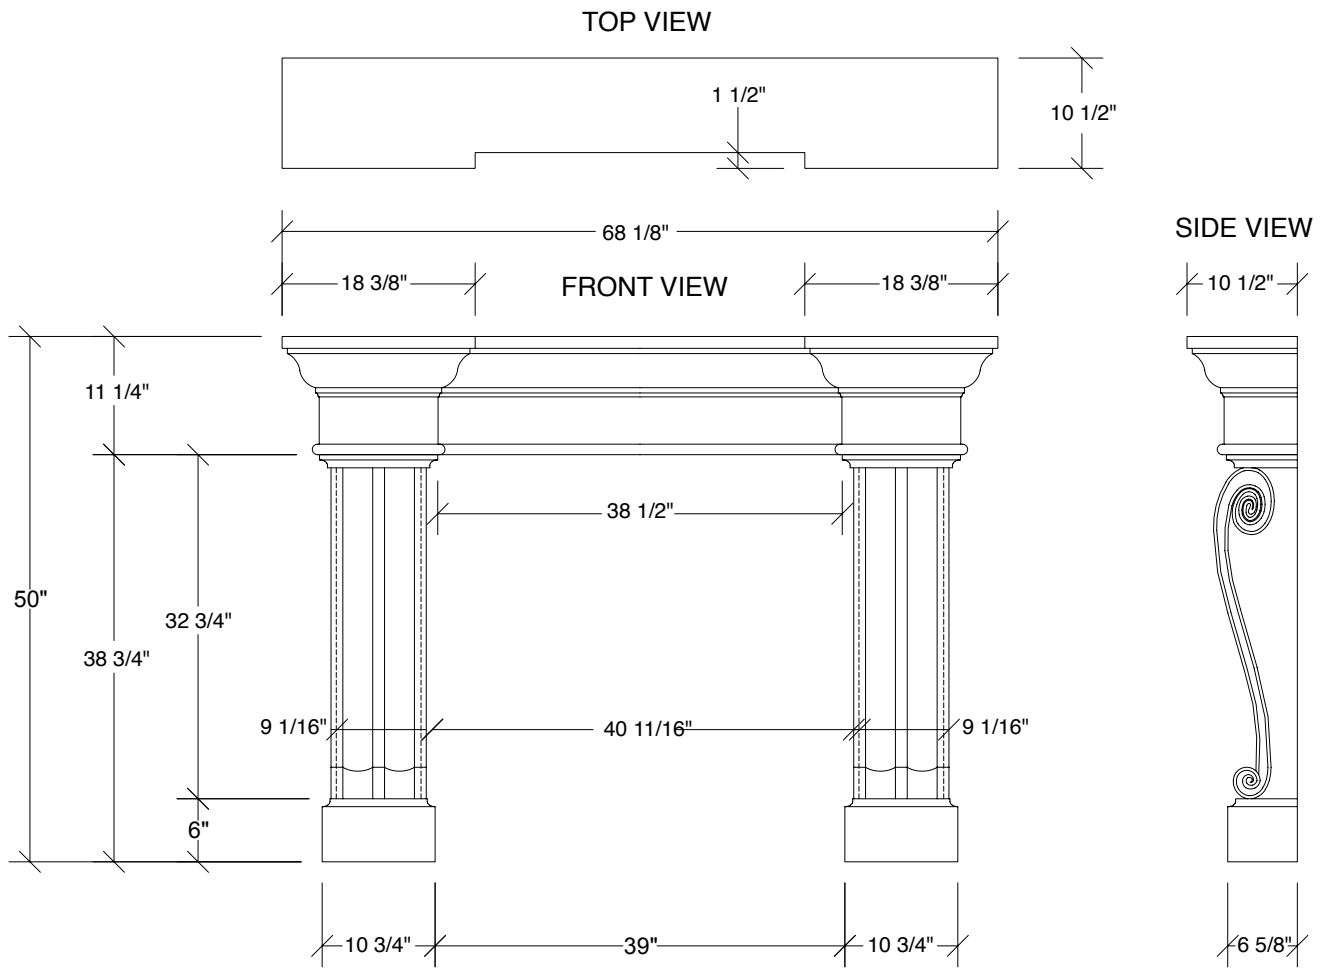

Renaissance

Renaissance Legs

all measurements are approximate

Stone Castings
Offers an exciting selection of fireplace mantels cast in natural limestone and protected by a clear sealant. These solid sculptures have the look and the feel of beautiful hand-carved stone.

The Renaissance mantel with Renaissance legs
Ready to install, finished limestone, transports in three single pieces. A variety of surrounds and hearths available.

Canamould
Has been manufacturing quality products for the construction industry for over a decade.