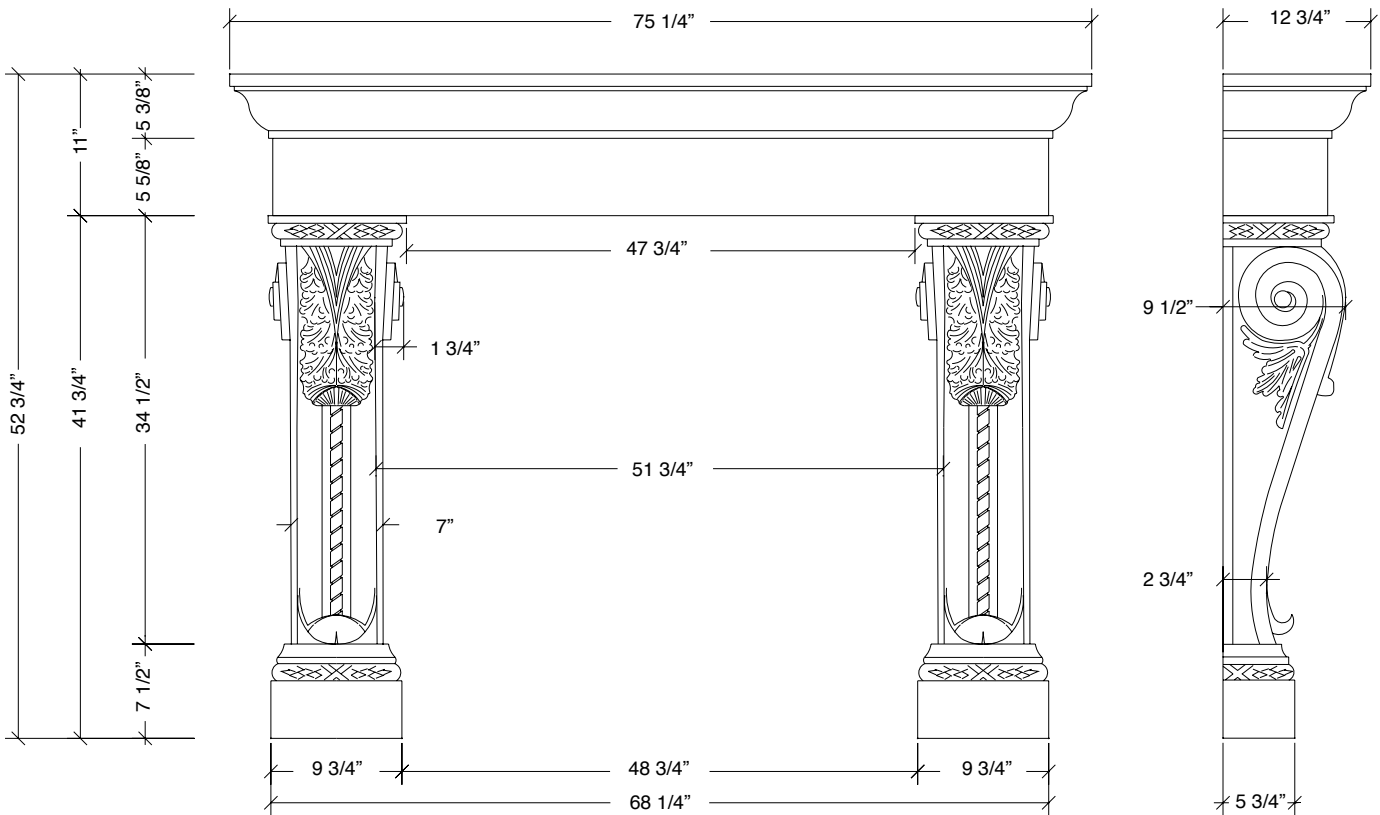

Senator Majestic legs

all measurements are approximate

Stone Castings

Offers an exciting selection of fireplace mantels cast in natural limestone and protected by a clear sealant. These solid sculptures have the look and the feel of beautiful hand-carved stone.

The Senator mantel with Majestic legs

Ready to install, finished limestone, transports in single pieces. A variety of surrounds and hearths available.

Canamould

Has been manufacturing quality products for the construction industry for over a decade.

Another quality product by

CANAMOULD