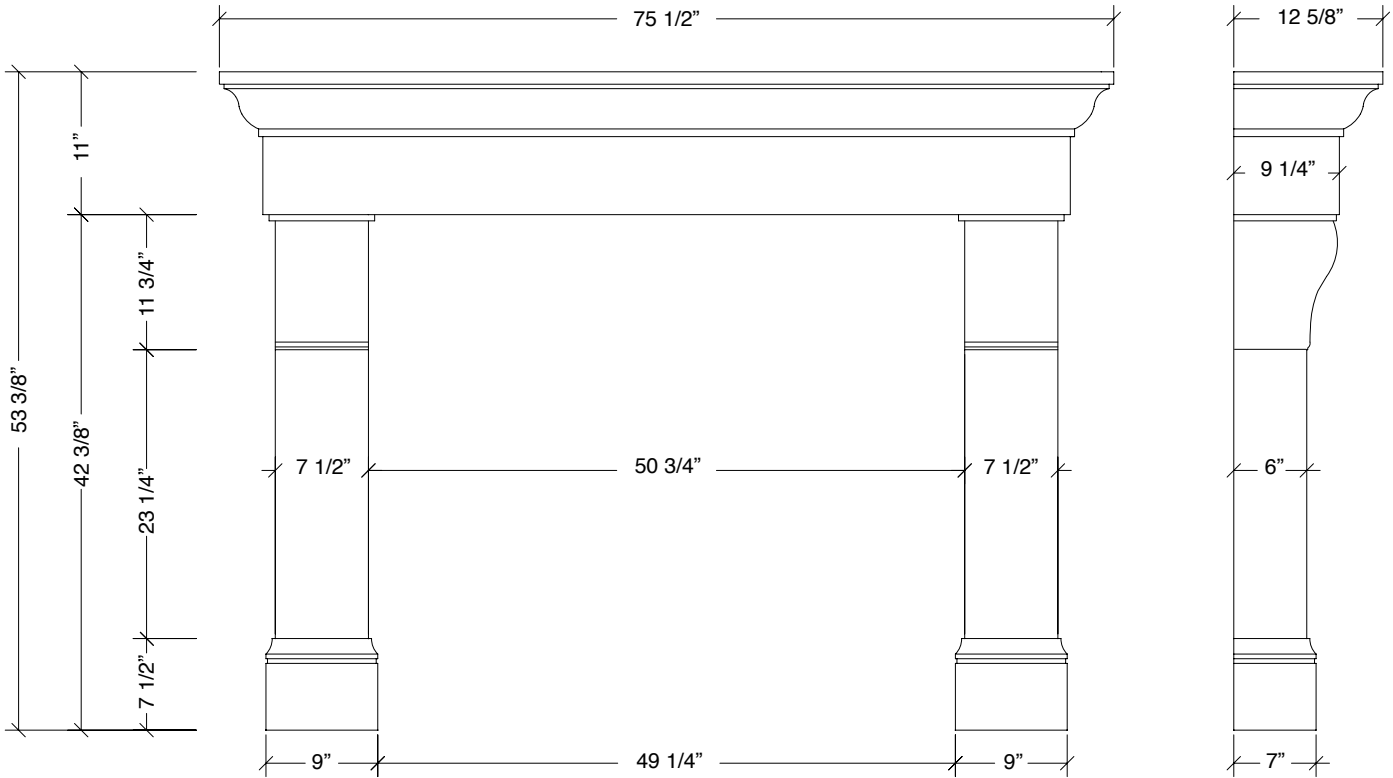

Senator

Senator legs

all measurements are approximate

Stone Castings

Offers an exciting selection of fireplace mantels cast in natural limestone and protected by a clear sealant. These solid sculptures have the look and the feel of beautiful hand-carved stone.

The Senator mantel with senator legs

Ready to install, finished limestone, transports in single pieces. A variety of surrounds and hearths available.

Canamould

Has been manufacturing quality products for the construction industry for over a decade.

Another quality product by

CANAMOULD