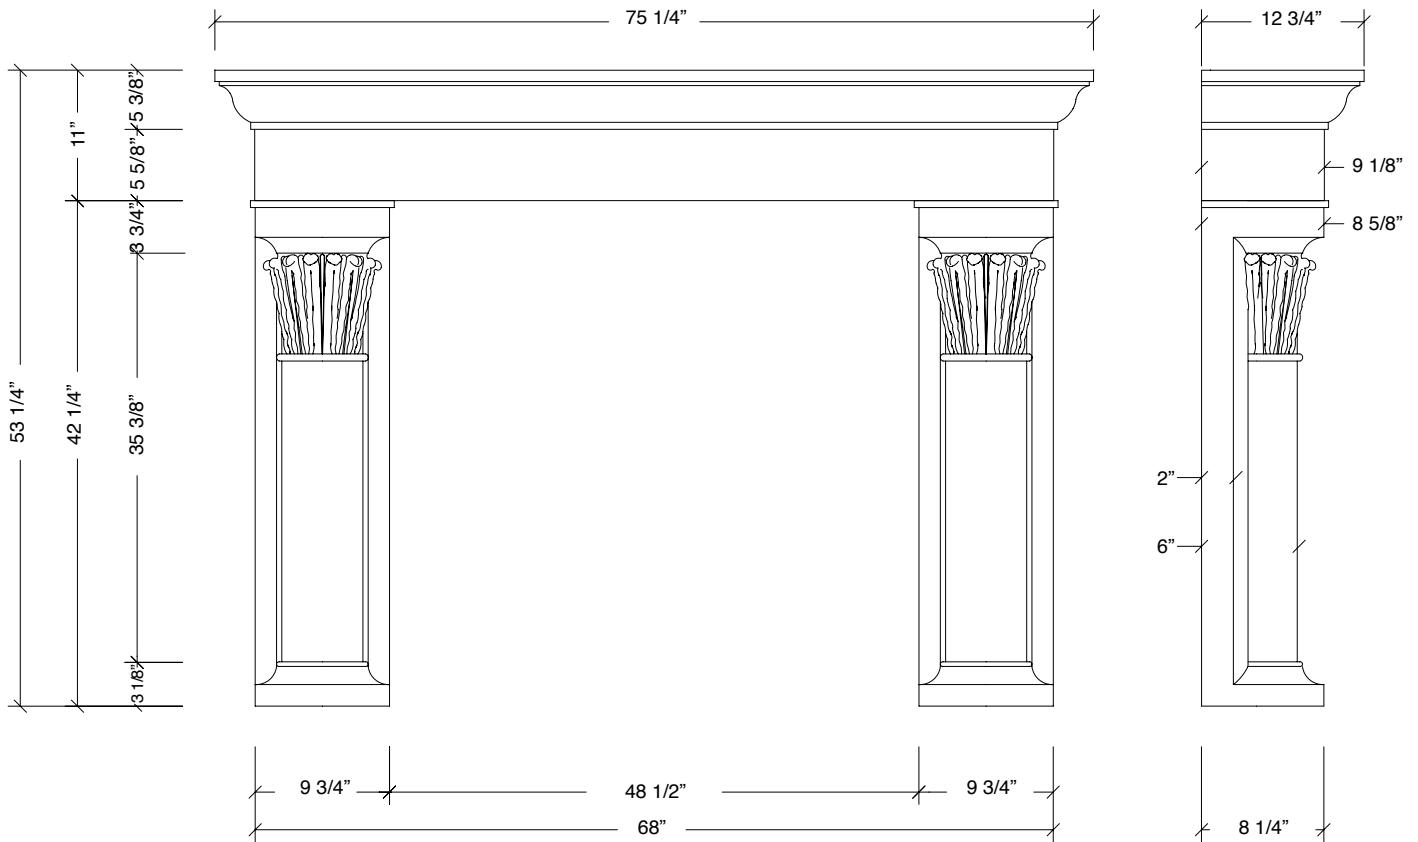

Senator Egyptian legs

all measurements are approximate

Stone Castings

Offers an exciting selection of fireplace mantels cast in natural limestone and protected by a clear sealant. These solid sculptures have the look and the feel of beautiful hand-carved stone.

The Senator mantel with Egyptian legs

Ready to install, finished limestone, transports in single pieces. A variety of surrounds and hearths available.

Canamould

Has been manufacturing quality products for the construction industry for over a decade.

Another quality product by

CANAMOULD