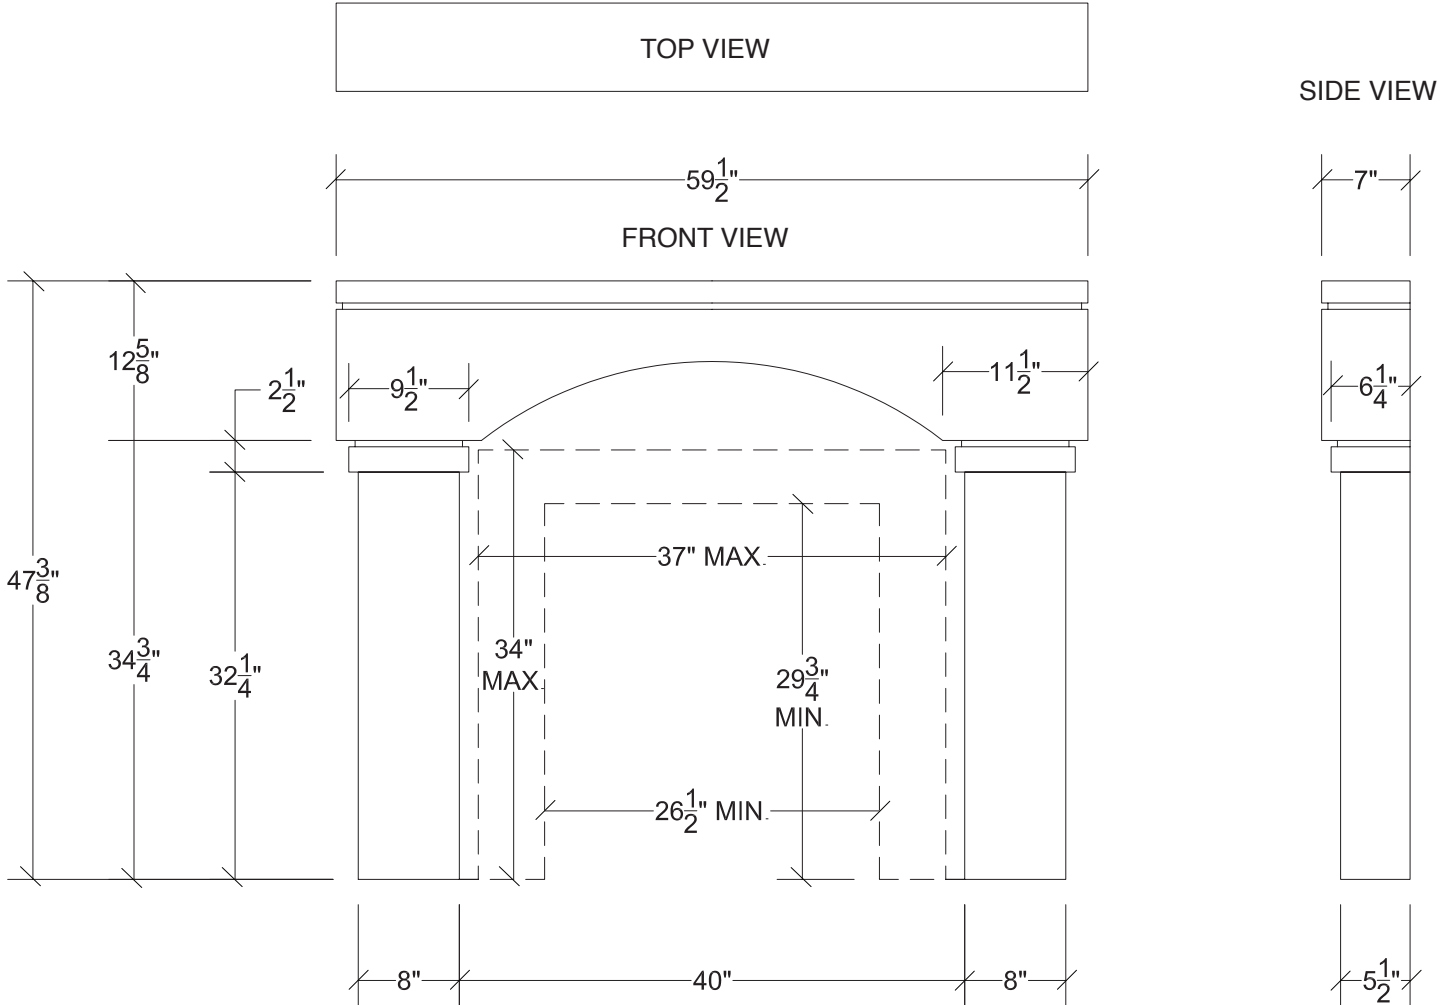

Baltic

all measurements are approximate

Stone Castings

Offers an exciting selection of fireplace mantels cast in natural limestone and protected by a clear sealant. These solid sculptures have the look and the feel of beautiful hand-carved stone.